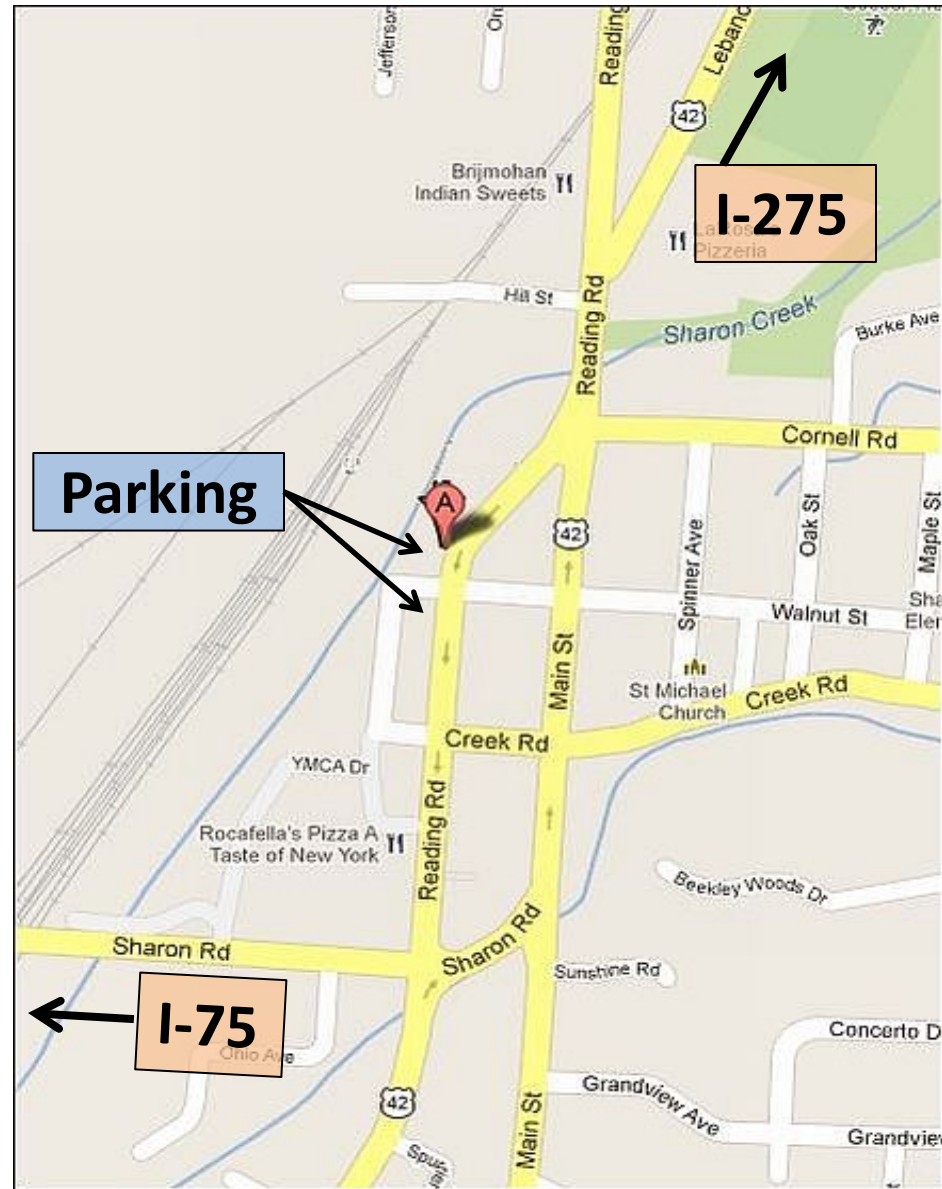

Directions – Sharonville Fine Arts Center 11165 Reading Road Cincinnati OH 45241

1 Mile from I-275 ...

Take Exit 46, go south on US 42 about 1 mile. Go past the Arts Center, turn right at Walnut Street and turn right into the parking lot next to the building.

1.5 Miles from I-75 ...

Take Exit 15, go east on Sharon Road about 1.5 miles. Bear to the left onto Main Street. Turn left on Walnut Street, go past the intersection of Main and Walnut, then turn right into the parking lot.

Free parking on the south side of the theater off of Walnut St. Additional public parking in the large lot across Walnut from the Arts Center.